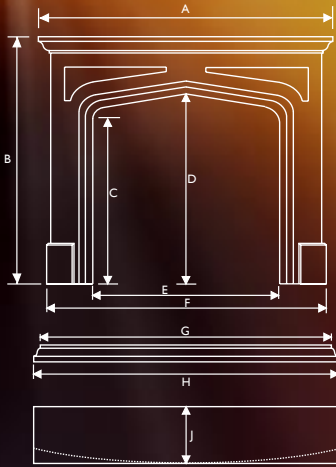

Dimensions Legend

Dimensions are accurate to within +/- 6mm (1/4")

Information & Disclaimer

(i) Elan products are designed, manufactured and distributed in the UK by Merlincraft Limited. Merlincraft has a policy of ongoing development and improvement and reserve the right to change specifications and/or designs and/or to discontinue products in this catalogue at any time without prior notification.

(ii) Whilst every effort is made to reproduce the colour of the products accurately it is not possible using photographs. Prior to making a final decision on colour you should request a colour sample from your retailer.

(iii) Your fireplace retailer may or may not stock the appliances shown in this brochure. Please consult your retailer for advice on any appliance and whether it would be appropriate or suitable for your project.

(iv) Elan products come with a 12 month limited warranty to provide piece of mind in the unlikely event of malfunction. The warranty is valid only if the product is sold by an approved Elan retailer and your fireplace is installed as shown in our installation instructions by a registered CORGI installation engineer. In the event that a problem occurs with any aspect of your fireplace you should contact your retailer immediately. Failure to meet the service intervals of your heating appliance may invalidate your Elan warranty. The warranty does not affect your statutory rights.

ELAN BACK PANELS ARE NOT SUITABLE FOR USE WITH SOLID FUEL FIRES OR GAS FIRES THAT HEAT THE PANEL ABOVE 100 °C. YOU SHOULD CONSULT YOUR RETAILER ON THE SUITABILITY OF A PARTICULAR HEATING APPLIANCE PRIOR TO INSTALLATION.

Suite Components & Colour Options

Standard Suite Components			Alternative Components		Colour Options		
Mantel	Panel	Hearth	Alt. Panel	Alt. Hearth	Portland	Cotswold	Arctic
Abbey	Abbey	Stanton	Enfield	Highbury	✓	✓	✓
Breton	Breton	Stanton	Enfield	Highbury	✓	✓	✓
Cairo	Cairo	Cairo	N/A	N/A	✓	✓	✓
Canterbury	Minstrel	Priory	N/A	Minstrel	✓	✓	✓
Chevonay	Chevonay	Chevonay	Toulon	Firenza / Toulon	✓	✓	✓
Classic	Highbury	Highbury	Enfield	Stanton	✓	✓	✓
Enfield	Enfield	Enfield	N/A	N/A	✓	✓	✓
Firenza	Firenza	Firenza	Toulon	Toulon	✓	✓	✓
Highbury	Highbury	Highbury	Enfield	Stanton	✓	✓	✓
Isis	Isis	Enfield	Enfield	N/A	✓	✓	✓
Lille	Lille	Lille	N/A	Chevonay / Firenza	✓	✓	✓
Minstrel	Minstrel	Minstrel	N/A	Priory	✓	✓	✓
Orkney	Lille	Orkney	N/A	N/A	✓	✓	✓
Orlean	Orlean	Orlean	N/A	Toulon / Cairo	✓	✓	✓
Priory	Priory	Priory	Minstrel	Minstrel	✓	✓	✓
Shetland	Minstrel	Shetland	N/A	N/A	✓	✓	✓
Stanton	Stanton	Stanton	Enfield	Highbury	✓	✓	✓
Toulon	Toulon	Toulon	N/A	N/A	✓	✓	✓